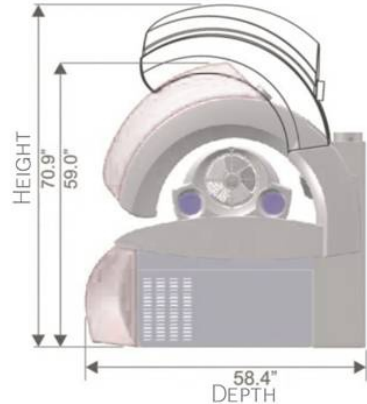

Q22

**10 Min Max
Exposure Time**

LAMP CONFIGURATION

Total Lamps: 58
Canopy: 30 Sunfit VRX 160w
Bench: 22 Sunfit VRX 160w
Facial: 4 Sunfit SE 1000w HP
Shoulder: 2 Sunfit SE 250w HP

TECHNICAL SPECIFICATIONS

Total Wattage: 14,400w
Power: 3phase, 230v, 60amp
Dims (open): L98" x D59" x H71"
Weight: 1202 lbs
Minimum Room Size: 10' x 10'

STANDARD OPTIONS

IQ Touch Control

Electronic Ballasts

Turbo BodyCooler

Facial Lamps

Voice Guide

Bluetooth

Air Extraction Hose

Rainbow LED

Dimensions

Dimensions reflect open canopy.