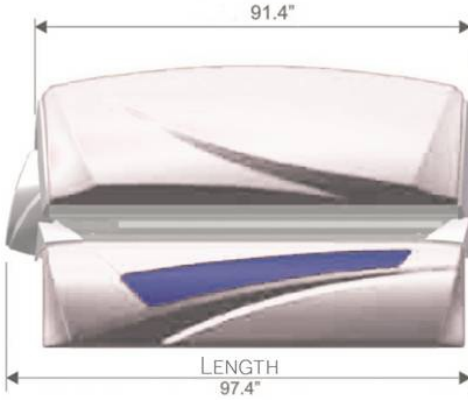

Q22

**10 Min Max
Exposure Time**

LAMP CONFIGURATION

Total Lamps: 58
Canopy: 30 Sunfit VRX 160w
Bench: 22 Sunfit VRX 160w
Facial: 4 Sunfit SE 1000w HP
Shoulder: 2 Sunfit SE 250w HP

TECHNICAL SPECIFICATIONS

Voice Guide

Bluetooth

Air Extraction Hose

Rainbow LED

Dimensions

Dimensions reflect open canopy.