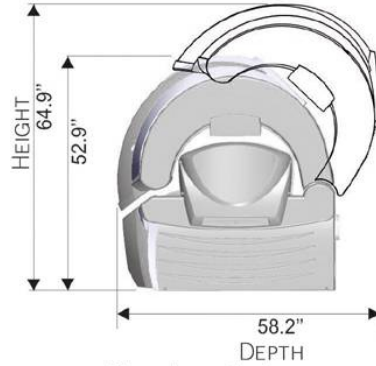

Q18

12 Min Max Exposure Time

LAMP CONFIGURATION

Total Lamps: 55

Canopy: 25 Sunfit VRX 160w

Bench: 20 Sunfit VX 180w

Facial: 4 Sunfit WL 1000w HP

Shoulder: 6 Sunfit S 25w

TECHNICAL SPECIFICATIONS

Total Wattage: 13,000w

Power: 3phase, 230v, 60amp

Dims (open): L98" x D59" x H65"

Weight: 1026 lbs

Minimum Room Size: 10' x 9'

STANDARD OPTIONS

IQ Touch Control

Voice Guide

Bluetooth

Body Shaped Acrylic

Air Extraction Hose

Rainbow LED

Dimensions

Dimensions reflect open canopy.

Hose 1x \varnothing 7.8" and 1x \varnothing 5.9"