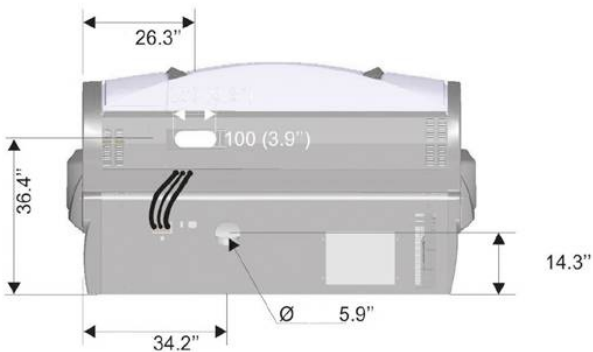

Q18

12 Min Max Exposure Time

LAMP CONFIGURATION

Total Lamps: 55

Canopy: 25 Sunfit VRX 160w

Bench: 20 Sunfit VX 180w

Facial: 4 Sunfit WL 1000w HP

Shoulder: 6 Sunfit S 25w

TECHNICAL SPECIFICATIONS

Total Wattage: 13,000w

Power: 3phase, 230v, 60amp

Dims (open): L98" x D59" x H65"

Weight: 1026 lbs

Minimum Room Size: 10' x 9'

STANDARD OPTIONS

IQ Touch Control

Voice Guide

Bluetooth

Body Shaped Acrylic

Air Extraction Hose

Rainbow LED

Dimensions

Dimensions reflect open canopy.

Hose 1x \varnothing 7.8" and 1x \varnothing 5.9"