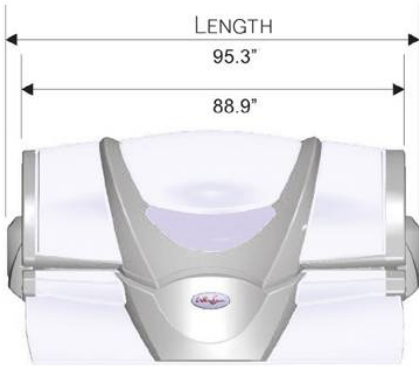

TECHNICAL SPECIFICATIONS

Total Wattage: 13,000w

Power: 3phase, 230v, 60amp

Dims (open): L98" x D59" x H65"

Weight: 1026 lbs

Minimum Room Size: 10' x 9'

STANDARD OPTIONS

IQ Touch Control

Voice Guide

Bluetooth

Body Shaped Acrylic

Air Extraction Hose

Rainbow LED

Dimensions

Dimensions reflect open canopy.

Hose 1x \varnothing 7.8" and 1x \varnothing 5.9"