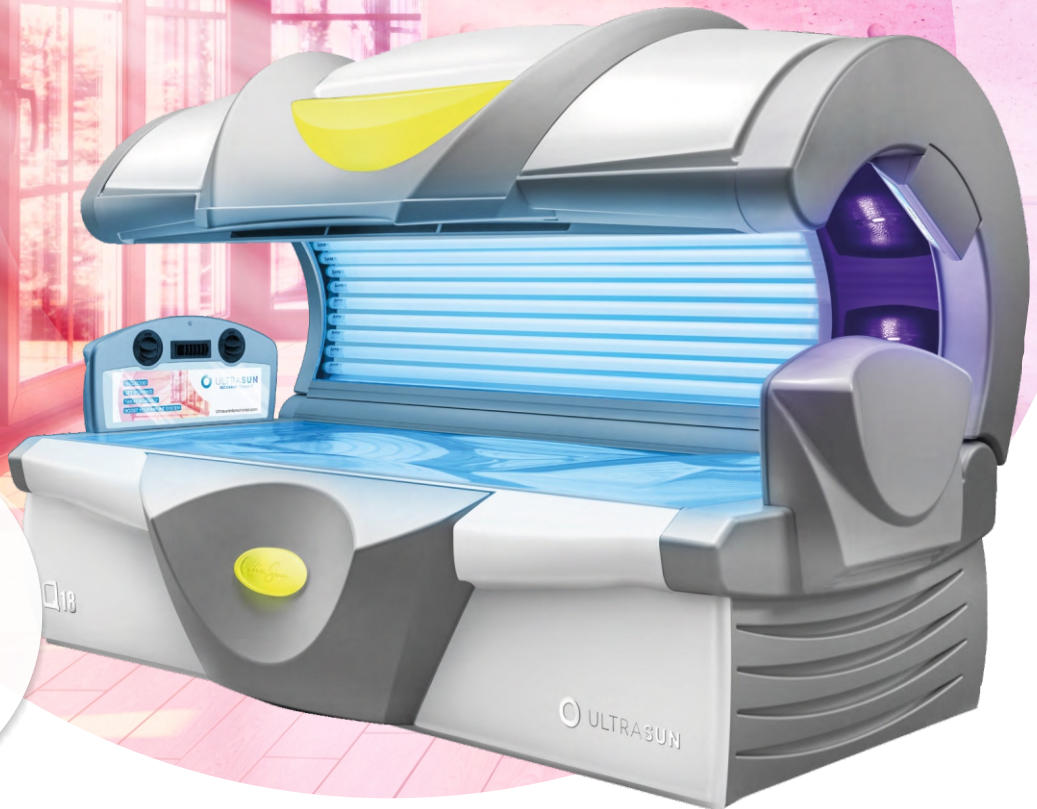

**ULTRASUN**  
RECHARGE YOURSELF

# PRODUCT LEAFLET

**Q18**

2022

AVAILABLE COLOR

Dream White Metallic

\* When placing the Ultrason Q18 make sure that the device is surrounded by 4-6" free space for air circulation.

\* The dimensions indicate an open Ultrason Q18.

## STANDARD EQUIPPED WITH

IQ Touch Control

Electronic Ballasts

BodyCooler

Facial Lamps

Shoulder Tanner

Airco

Body Shaped Acrylic