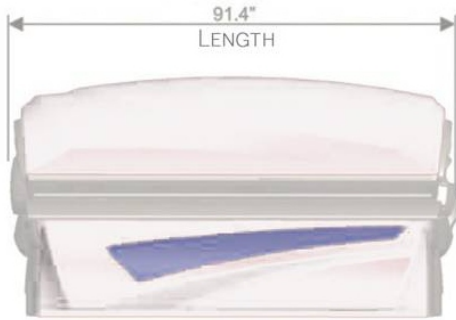

Bluetooth

**Air
Extraction
Hose**

**Rainbow
LED**

Dimensions

Dimensions reflect open canopy.