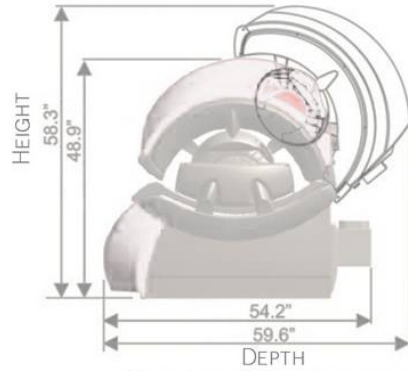

Q14

**12 Min Max
Exposure Time**

LAMP CONFIGURATION

Total Lamps: 48

Canopy: 22 Sunfit VRX 160w

Bench: 18 Sunfit VX 180w

Facial: 2 Sunfit WL 500w &
1 WL 1000w

Shoulder: 5 Sunfit S 25w

TECHNICAL SPECIFICATIONS

Total Wattage: 9,000w

Power: 3phase, 230v, 50amp

Dims (open): L92" x D60" x H59"

Weight: 596 lbs

Minimum Room Size: 9' x 9'

STANDARD OPTIONS

**IQ Touch
Control**

Bluetooth

**Air
Extraction
Hose**

**Rainbow
LED**

Dimensions

Dimensions reflect open canopy.