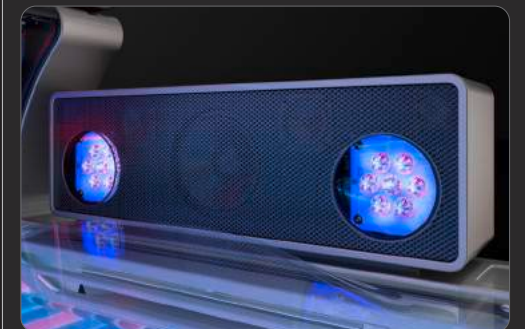

LIGHTART
PANEL

INFINITY
MIRROR

NEW KBL 8
SOFTRONIC

10" SMARTCONTROL
7" SMARTCONTROL

BEAUTYBOOSTER
PRO

EXTRASUN

HYBRIDSUN

WONDERWHITE

COPPERROSE

MAGICSILVER

COMFORT
OPTIONS

WIRELESS
CHARGER

PURE
FACIALS

AIRBREEZE
FACE

AIRBREEZE
BODY

SUNSPHERESHOULDERS
3D **SOUNDBAR**