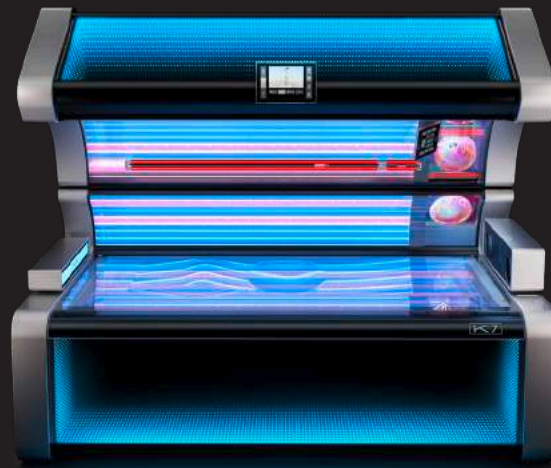

LIGHTART
PANEL

INFINITY
MIRROR

NEW KBL 8
SOFTRONIC

10" SMARTCONTROL
7" SMARTCONTROL

BEAUTYBOOSTER
PRO

EXTRASUN

HYBRIDSUN

WONDERWHITE

COPPERROSE

MAGICSILVER

COMFORT
OPTIONS

WIRELESS
CHARGER

PURE
FACIALS

AIRBREEZE
FACE

AIRBREEZE
BODY

SUNSPHERESHOULDERS
3D **SOUNDBAR**